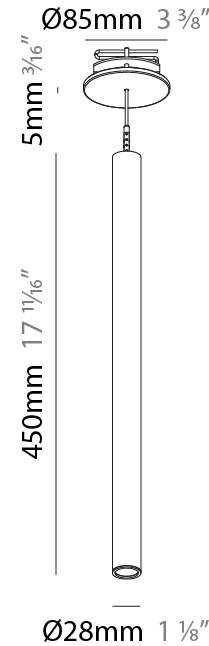

ELECTRICAL

Lamp Type: LED (Zhaga Standard)
Input Wattage (W): 6.6
Total Output Wattage (W): 6
Dimming: Tri-Mode (Non-Dimming and Phase Dimming (120Vac only) and 0-10V Dimming)
Driver Included: Yes
Driver Location: External
Driver Type: Constant Current - Universal
Driver Class: Class 2
Housing: ENCP3 w/Quick Connect
Input Voltage (V): 120 - 277
Constant Current (MA): 500

LED

Number of LEDs: 1
Color Temperature (°K): 2700 / 3000 / 4000
Max. Delivered Lumen (lm): 330 / 360 / 380
CRI: >90 CRI
Efficiency (%): 86
Lamp Life (hrs): 50000
Upon Request: ***3500K available in minimum quantities (larger quantities upon request)

OPTICAL

Optic°: 24 / 32 / 58

RATINGS AND CERTIFICATIONS

Certified By: Certified for North American Standards www.zaneen.com

Applying international specifications by adding 'INT' at the end of the existing Model #. For assistance on 'custom' specifications, contact zteam@zaneen.com. In a constant effort to supply the best product, we reserve the right to change specifications or materials without notice. The most recent specification sheets are found at zaneen.com