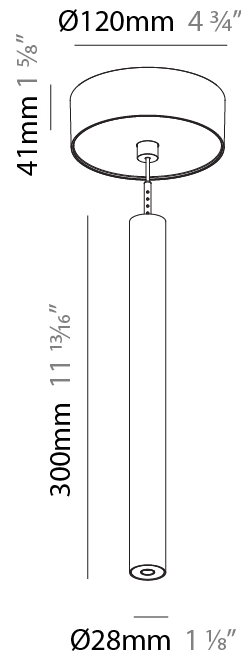

GENERAL

Series: Hangover
Subseries: Hangover Plug Monopoint Surface Canopy
Brand: Prolight
Division: Architectural
Mounting Type: Suspension
Mounting Location: Ceiling
Subcategory: Pendant

PHYSICAL

Shape: Cylinder
Diameter (mm): 28
Diameter (in): 1 1/8
Height (mm): 300
Height (in): 11 13/16
Max. Overall Height (mm): 2300
Max. Overall Height (in): 90 3/16
Light Distribution: Downlight
Weight (kg): 0.75
Weight (lbs): 1.65
Fixture Finish: [SSR / BKV / CWI / CRY / HAB / UFT / ITA / RUA / FTG / MYG / LOD / PUS / FRO / FUP / KIA / POP / BLS / SPG / MEY / GOH / GUM / CHC / COM / ABZ / JAG / OBR / MOS / ROR](#)
Fixture Material: Aluminum
Cable Details: [2000mm or 4000mm Black Cable](#)

ELECTRICAL

Lamp Type: LED (Zhaga Standard)
Input Wattage (W): 6.6
Total Output Wattage (W): 6
Dimming: Tri-Mode (Non-Dimming and Phase Dimming (120Vac only) and 0-10V Dimming)
Driver Included: Yes
Driver Location: External
Driver Type: Integral LED Driver - Universal
Driver Class: Class 2
Housing: ENCP3 w/quick connect
Input Voltage (V): 120 - 277
Constant Current (MA): 500

LED

Number of LEDs: 1
Color Temperature (°K): [2700 / 3000 / 4000](#)
Max. Delivered Lumen (lm): 330 / 360 / 380
CRI: >90 CRI
Efficiency (%): 86
Lamp Life (hrs): 50000
Upon Request: ***3500K available in minimum quantities (larger quantities upon request)

OPTICAL

Optic°: [24 / 32 / 34 / 55 / 58](#)

RATINGS AND CERTIFICATIONS

Certified By: Certified for North American Standards
IP rating: IP20