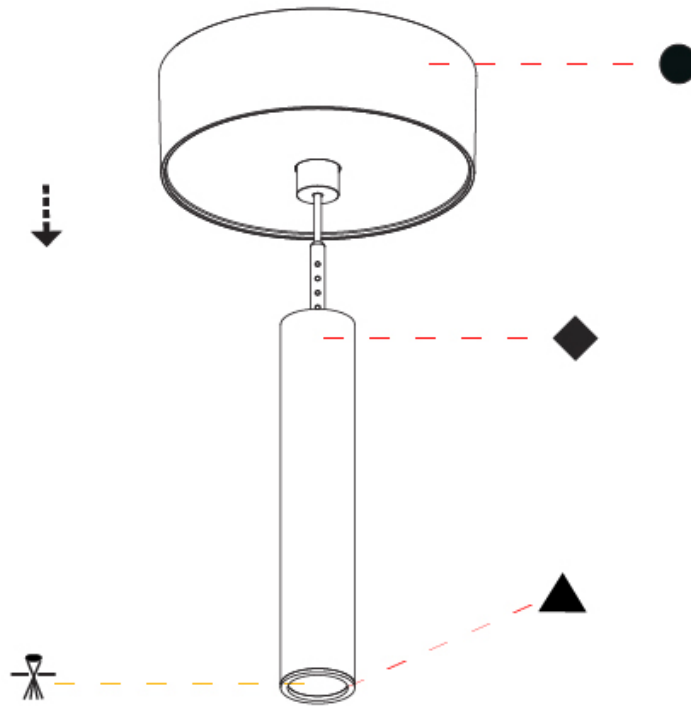

Shape: Cylinder
 Diameter (mm): 28
 Diameter (in): 1 1/8
 Height (mm): 150
 Height (in): 11 13/16
 Max. Overall Height (mm): 2150
 Max. Overall Height (in): 84 5/8
 Light Distribution: Downlight
 Weight (kg): 0.422
 Weight (lbs): 0.93
 Diffuser: Shine Ring - Opal / Yellow / Orange / Red / Blue / Green
 Fixture Finish: SSR / BKV / CWI / CRY / HAB / UFT / ITA / RUA / FTG / MYG / LOD / PUS / FRO / FUP / KIA / POP / BLS / SPG / MEY / GOH / GUM / CHC / COM / ABZ / JAG / OBR / MOS / ROR
 Fixture Material: Aluminum
 Cable Details: 2000mm or 4000mm Cable - Color 01 to 10

OPTICAL

Optic°: 24 / 32 / 58

RATINGS AND CERTIFICATIONS

Certified By: Certified for North American Standards
 IP rating: IP20

HANGOVER PLUG SHINE MONOPOINT SURFACE CANOPY SUSPENSION

A30847-

| |
|-----------|
| PROJECT |
| TYPE |
| SPECIFIER |
| QUANTITY |
| DATE |

Shape: Cylinder
 Diameter (mm): 28
 Diameter (in): 1 1/8
 Height (mm): 300
 Height (in): 11 13/16
 Max. Overall Height (mm): 2300
 Max. Overall Height (in): 90 7/16
 Light Distribution: Downlight
 Weight (kg): 0.63
 Weight (lbs): 1.39
 Diffuser: Shine Ring - Opal / Yellow / Orange / Red / Blue / Green
 Fixture Finish: SSR / BKV / CWI / CRY / HAB / UFT / ITA / RUA / FTG / MYG / LOD / PUS / FRO / FUP / KIA / POP / BLS / SPG / MEY / GOH / GUM / CHC / COM / ABZ / JAG / OBR / MOS / ROR
 Fixture Material: Aluminum
 Cable Details: 2000mm or 4000mm Black Cable