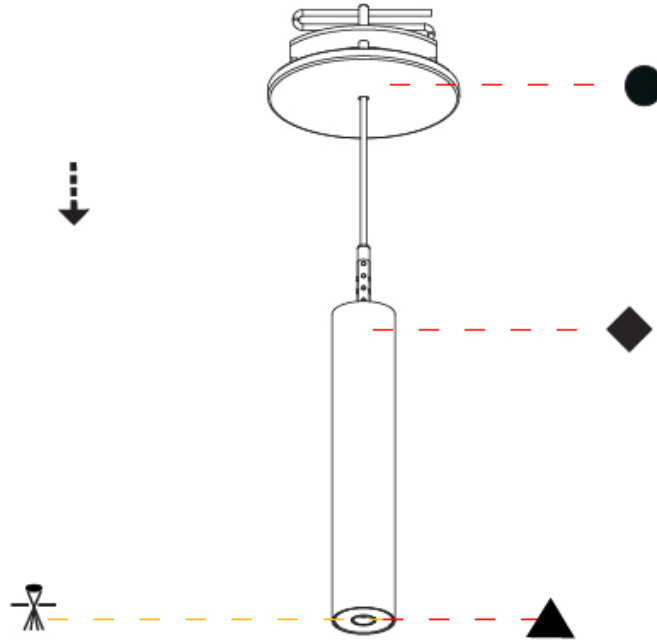

HANGOVER PLUG MONOPOINT RECESSED CANOPY SUSPENSION

A30839-

PROJECT

TYPE

SPECIFIER

QUANTITY

DATE

A